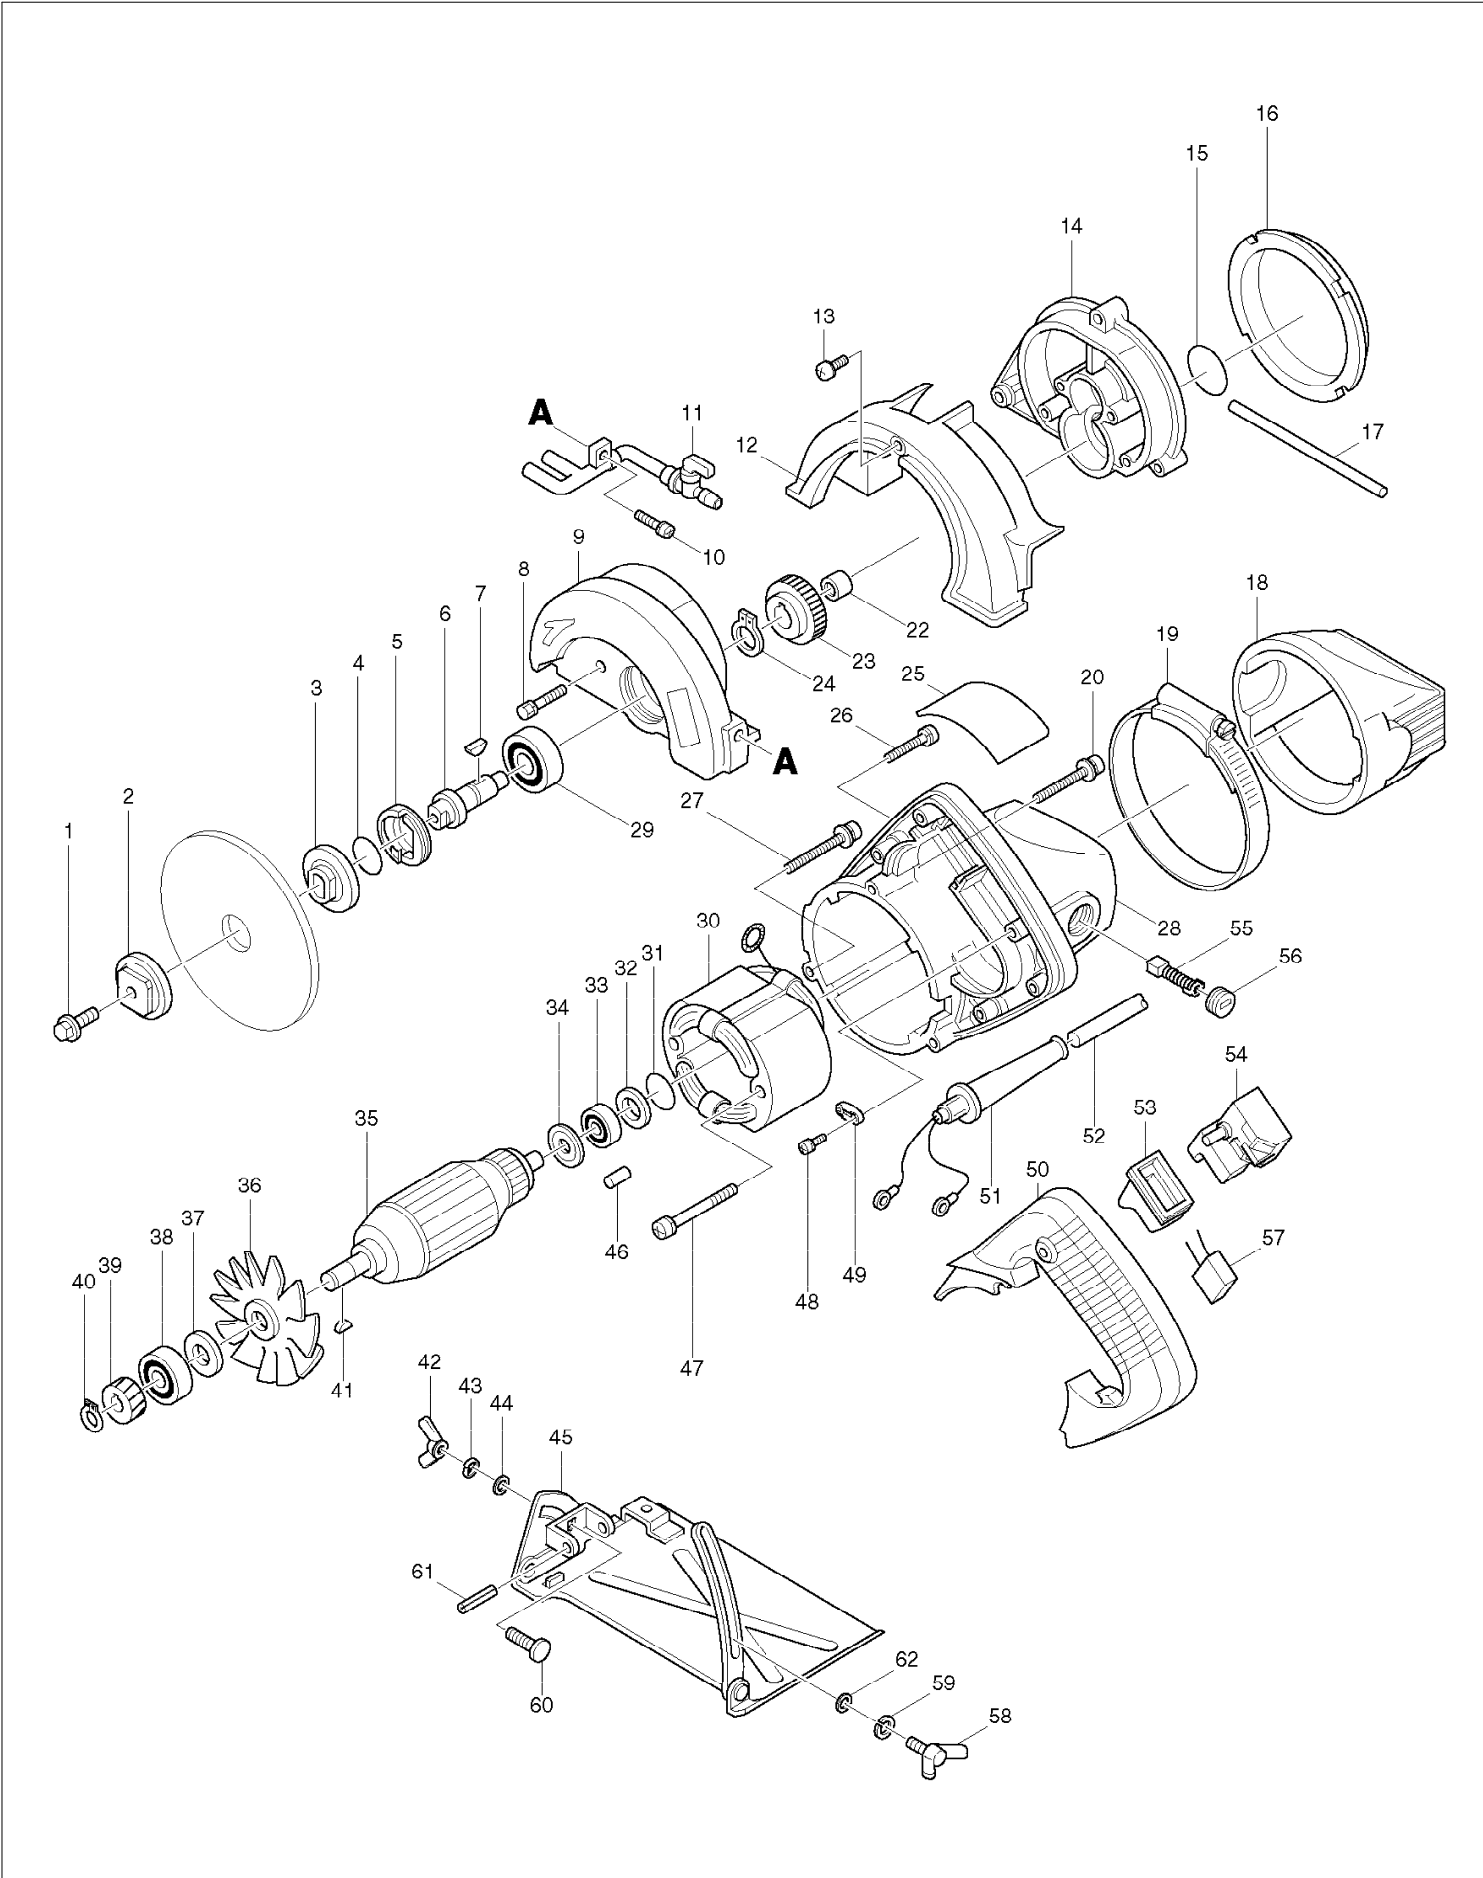

SERVICE DRAWING

MODEL NO. 4101RH

SPARE PARTS LIST

MODEL NO. 4101RH

ITEM	PART NO.	DESCRIPTION	QTY	NOTE
001	266133-3	HEX. SOCKET HEAD BOLT M6X20	1	
002	224081-2	OUTER FLANGE 36	1	
003	224080-4	INNER FLANGE 36	1	
004	213255-0	O RING 18	1	
005	285815-8	BEARING RETAINER 19-33	1	
006	321197-5	SPINDLE	1	
007	254001-2	WOODRUFF KEY 4	1	
008	925146-0	+ HEX. BOLT M4X25	4	
009	151509-6	BLADE CASE COMPLETE	1	
010	911123-8	PAN HEAD SCREW M4X14	1	
011	153409-6	WATER SUPPLY PIPE COMPLETE	1	
012	410910-7	COVER B	1	
013	911203-0	PAN HEAD SCREW M5X8	1	
014	150926-7	GEAR HOUSING COMPLETE INC. 15	1	
015	213407-3	O RING 26	1	
016	415403-9	BAFFLE PLATE	1	
017	423155-8	SEAL RUBBER	1	
018	414074-9	COVER A	1	
019	163282-6	CLAMP 90	1	
020	911258-5	PAN HEAD SCREW M5X35	1	
022	212004-2	NEEDLE BEARING 810	1	
023	226420-2	HELICAL GEAR 42	1	
024	961052-5	RETAINING RING S-12	1	
025	851596-2	NAME PLATE 4101RH	1	
026	911148-2	PAN HEAD SCREW M4X25	4	
027	911263-2	PAN HEAD SCREW M5X40	2	
028	150927-5	MOTOR HOUSING COMPLETE INC. 46	1	
029	211129-9	BALL BEARING 6201DDW	1	
030	522843-5	FIELD ASS'Y 220V	1	
031	213262-3	O RING 18	1	
032	253192-6	FLAT WASHER 14	1	
033	211033-2	BALL BEARING 608LB	1	
034	681613-2	INSULATION WASHER	1	
035	516343-5	ARMATURE ASS'Y 220V INC. 33,34,36-38	1	
036	240007-6	FAN 68	1	
037	253741-9	FLAT WASHER 9	1	
038	210042-8	BALL BEARING 629LLB	1	
039	226419-7	HELICAL GEAR 19	1	
040	961004-6	RETAINING RING S-8	1	
041	254002-0	WOODRUFF KEY 3	1	
042	252623-2	WING NUT M6	1	
043	942151-2	SPRING WASHER 6	1	
044	941151-9	FLAT WASHER 6	1	
045	168216-4	BASE	1	
046	263002-9	RUBBER PIN 4	1	
047	911290-9	PAN HEAD SCREW M5X65	2	
048	911133-5	PAN HEAD SCREW M4X18	2	
049	687053-2	STRAIN RELIEF	1	
050	152597-6	HANDLE COVER COMPLETE	1	
051	682504-0	CORD GUARD 10-85	1	
052	699005-1	POWER SUPPLY CORD UNIT	1	
053	421329-5	DUST COVER	1	
054	651252-2	SWITCH SGES215C	1	
055	191963-2	CARBON BRUSH CB-303	1	
056	643755-0	HOLDER CAP	2	
057	645200-1	NOISE SUPPRESSOR	1	
058	251886-7	WING BOLT M6X10	1	
059	942151-2	SPRING WASHER 6	1