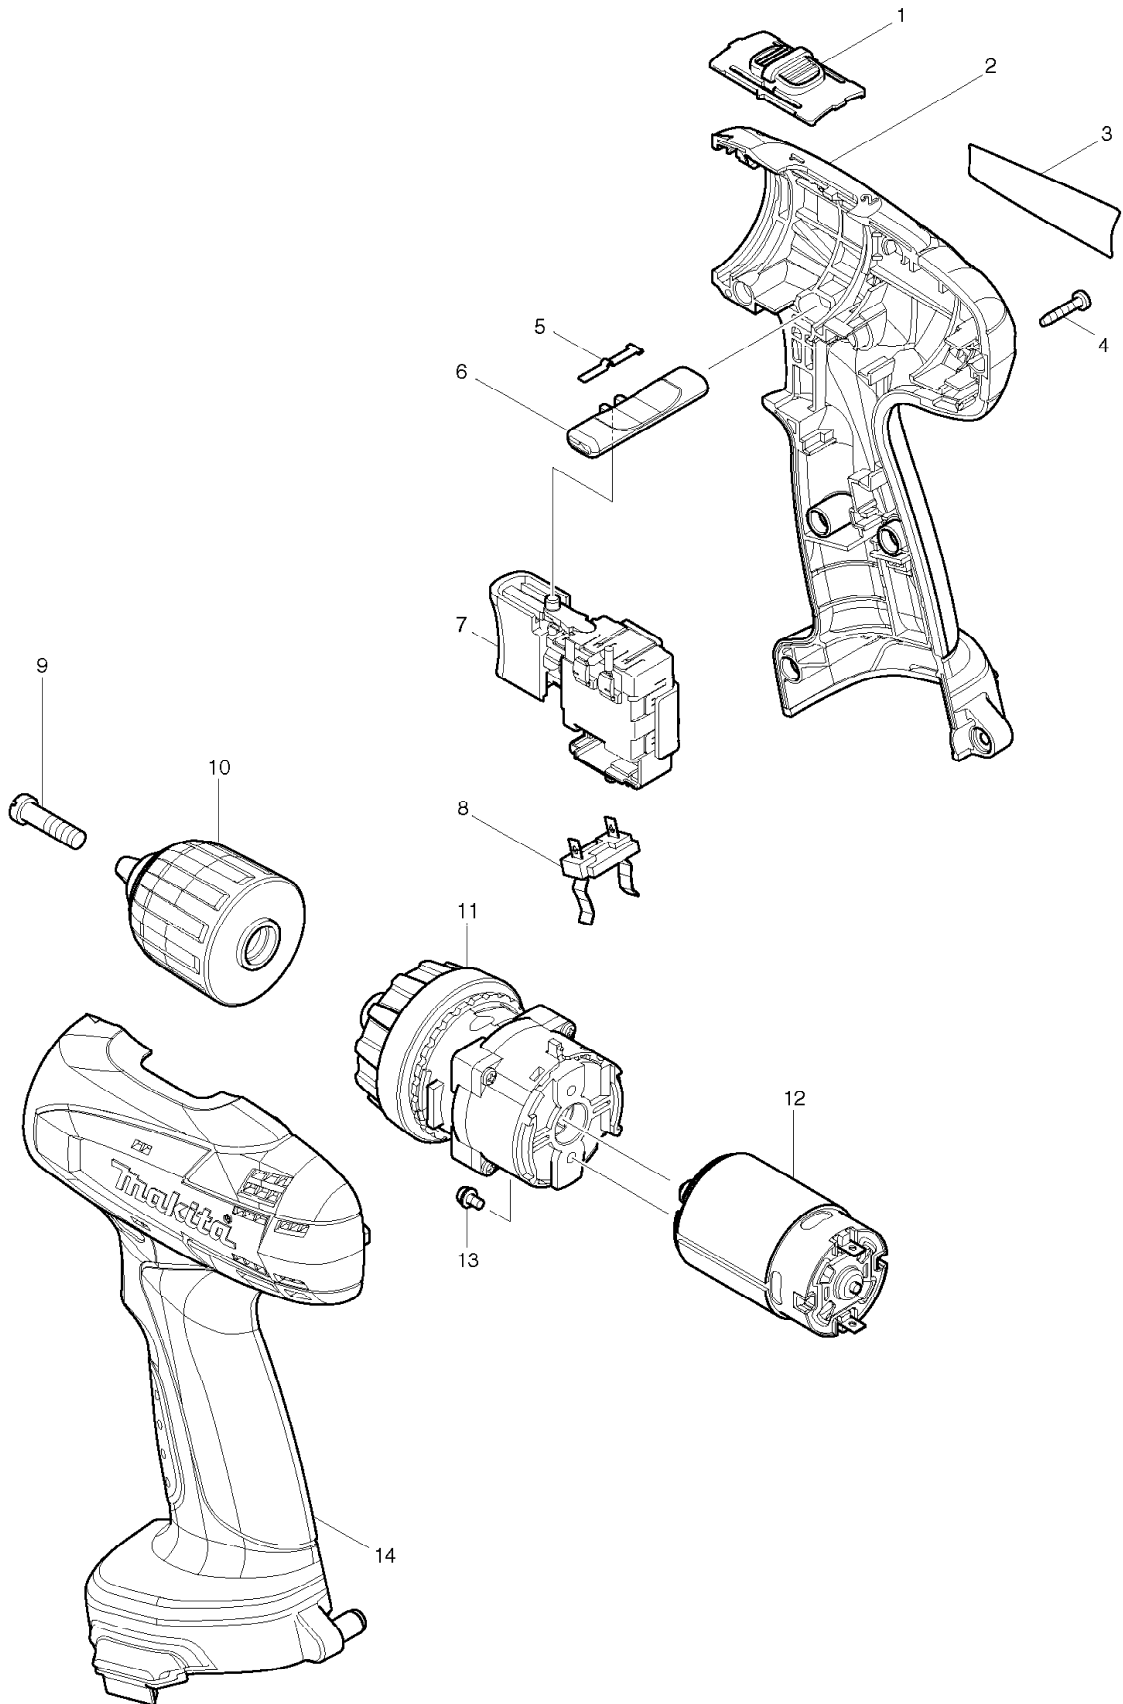

# SERVICE DRAWING

MODEL NO. 6271D

# SPARE PARTS LIST

MODEL NO. 6271D

ITEM	PART NO.	DESCRIPTION	QTY	NOTE
001	125310-5	SPEED CHANGE LEVER ASS'Y	1	
002	188511-6	HOUSING SET INC. 14	1	
003	865151-4	6271D NAME PLATE	1	
004	266130-9	TAPPING SCREW BIND PT 3X16	9	
005	232182-2	LEAF SPRING	1	
006	450584-2	F/R CHANGE LEVER	1	
007	650601-0	SWITCH TG563FSB-2	1	
008	643909-9	BATTERY HOLDER	1	
009	251468-5	- FLAT HEAD SCREW M6X22	1	
010	766002-3	KEYLESS DRILL CHUCK 10	1	
011	125482-6	GEAR ASS'Y	1	
012	629817-8	DC MOTOR	1	
013	911003-8	PAN HEAD SCREW M3X6	2	
014	188511-6	HOUSING SET INC. 2	1	
A01	***DC1414	DC1414 BATTERY CHARGER	1	
A02	192597-4	BATTERY 1222 SET	2	
A03	414938-7	BATTERY COVER	2	
A04	784636-0	+ - BIT 2-65	1	
A05	824852-3	PLASTIC CARRYING CASE	1	
A06	345261-8	HOOK PLATE	2	
A07	417926-3	STRAP G0970200500	1	
A08	192749-7	ML120 RECHARGEABLE FLASHLIGHT INC. A06,A07	1	